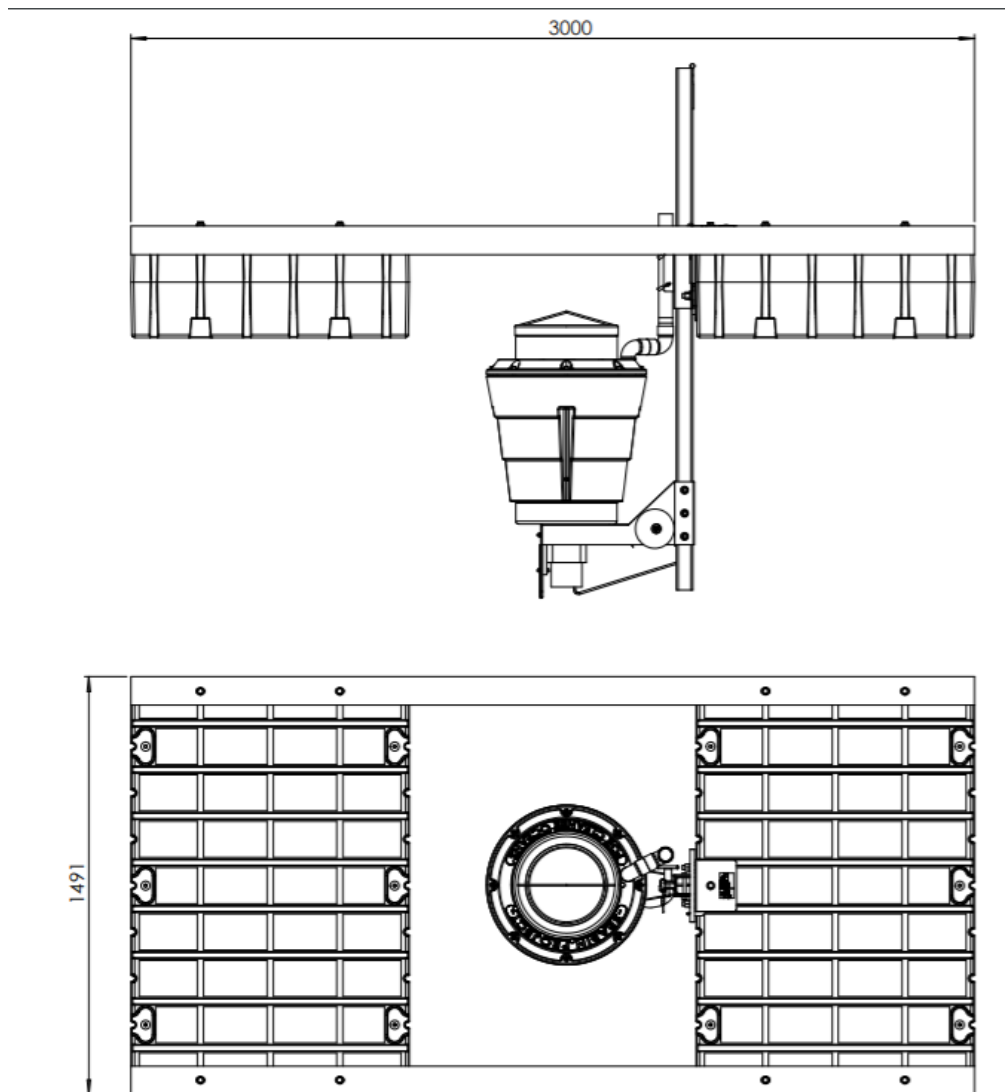

SEABIN MOBILE ACCESSORY

YOUR NEEDS

> Position your Seabin V5 Hybrid on the accumulation point of debris

> Adjust the location of your Seabin when needed

OUR SOLUTION

> A mobile structure on which to position your Seabin V5 Hybrid unit

> packaged together with the Seabin V5 Hybrid Unit

PRICE

5000 € Package*
excl. VAT

*Seabin V5 hybrid & mobile accessory

- › HDPE Rotax modular pontoons
WAP 1x1,5m
- › 2 Aluminium beams
- › 2 Cleats
- › Corrosion Isolation
- › Easy for maintenance
- › Easy to move
- › Easy to moor
- › Easy maintenance thanks to the
WAP platform