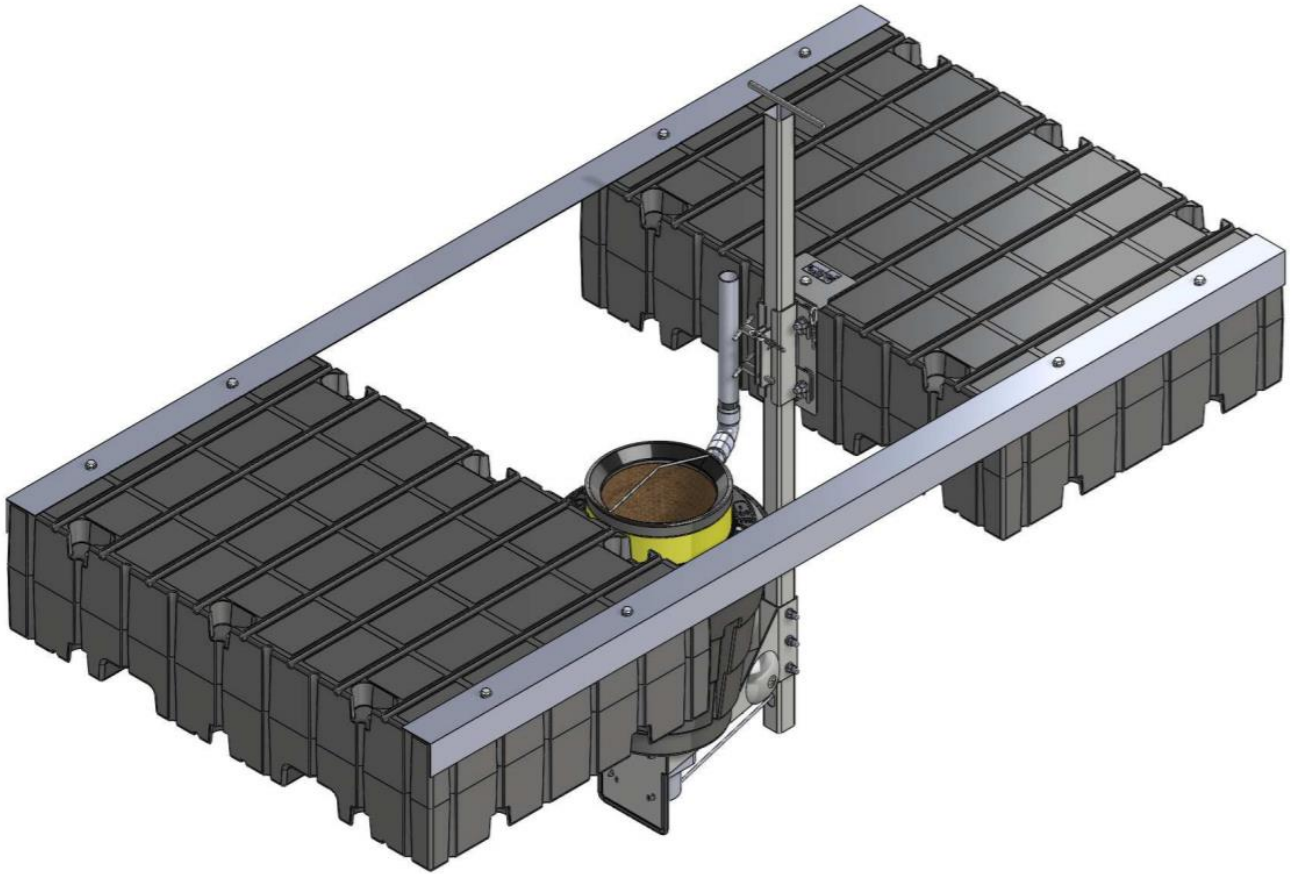

SEABIN MOBILE ACCESSORY

YOUR NEEDS

> Position your Seabin V5 Hybrid on the accumulation point of debris

> Adjust the location of your Seabin when needed

OUR SOLUTION

> A mobile structure on which to position your Seabin V5 Hybrid unit

> packaged together with the Seabin V5 Hybrid Unit

PRICE

5000 € Package*
excl. VAT

*Seabin V5 hybrid & mobile accessory

- › HDPE Rotax modular pontoons
WAP 1x1,5m
- › 2 Aluminium beams
- › 2 Cleats
- › Corrosion Isolation
- › Easy for maintenance
- › Easy to move
- › Easy to moor
- › Easy maintenance thanks to the
WAP platform