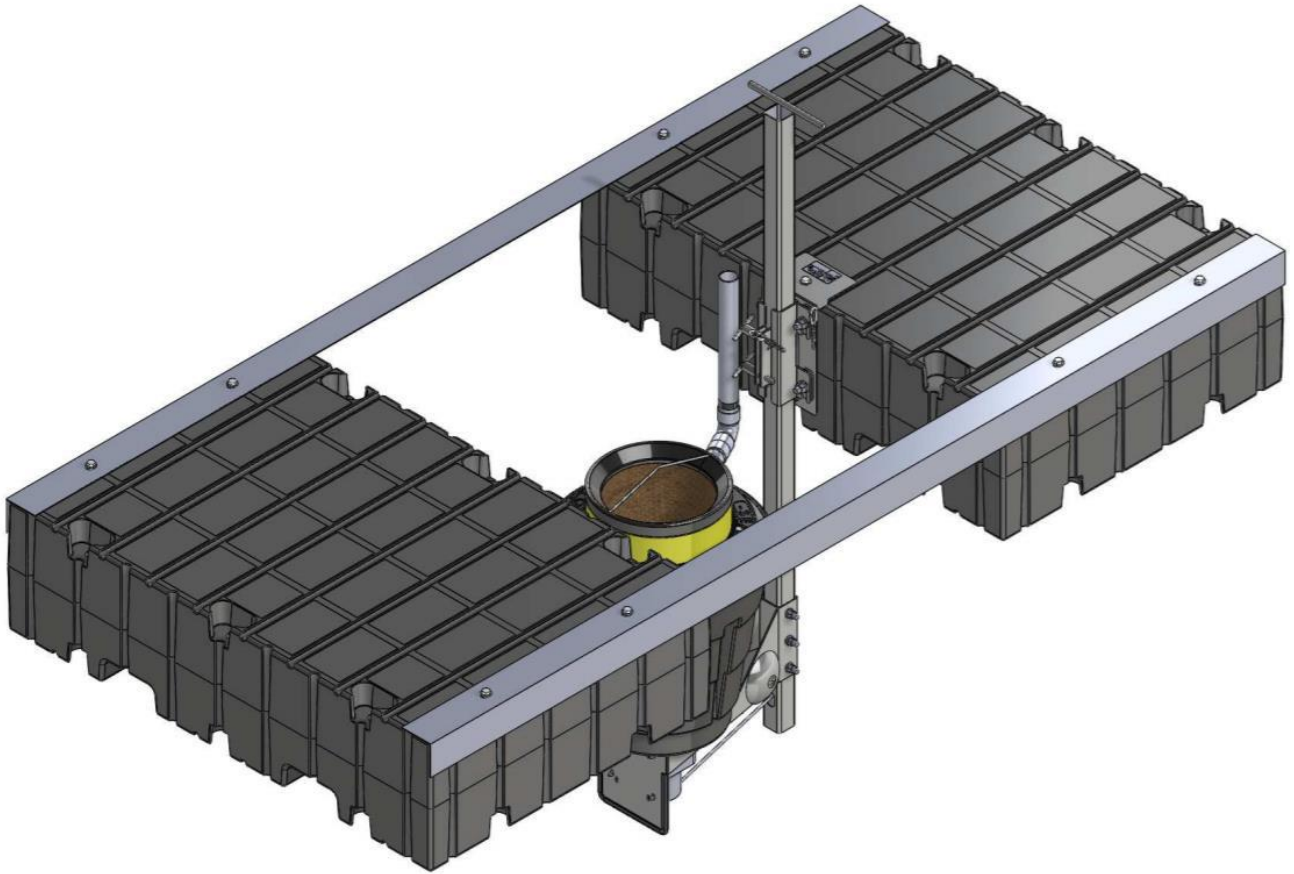

## SEABIN MOBILE ACCESSORY

## YOUR NEEDS

> Position your Seabin V5 Hybrid on the accumulation point of debris

> Adjust the location of your Seabin when needed

## OUR SOLUTION

> A mobile structure on which to position your Seabin V5 Hybrid unit

> packaged together with the Seabin V5 Hybrid Unit

## PRICE

5000 € Package\*  
excl. VAT

*\*Seabin V5 hybrid & mobile accessory*

- › HDPE Rotax modular pontoons  
WAP 1x1,5m
- › 2 Aluminium beams
- › 2 Cleats
- › Corrosion Isolation
- › Easy for maintenance
- › Easy to move
- › Easy to moor
- › Easy maintenance thanks to the  
WAP platform